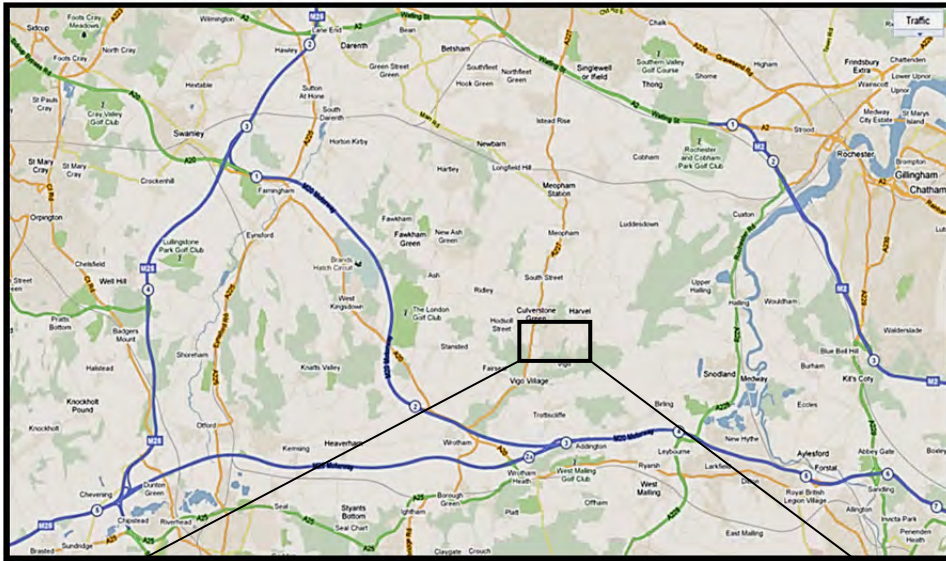

## Vigo Rugby Football Club

Satnav coordinates: 51.334929, 0.367611

## Target List

for the