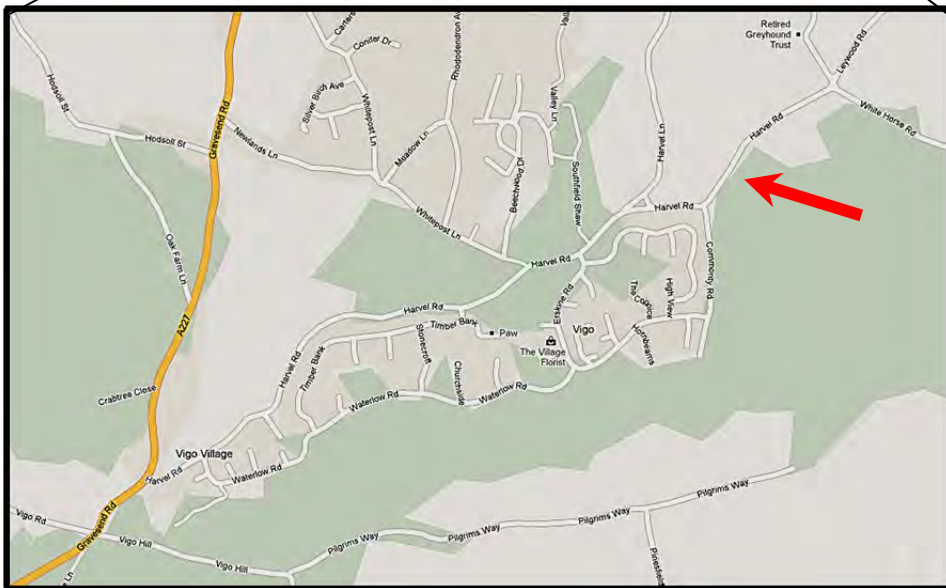

## Vigo Rugby Football Club

Satnav coordinates: 51.334929, 0.367611